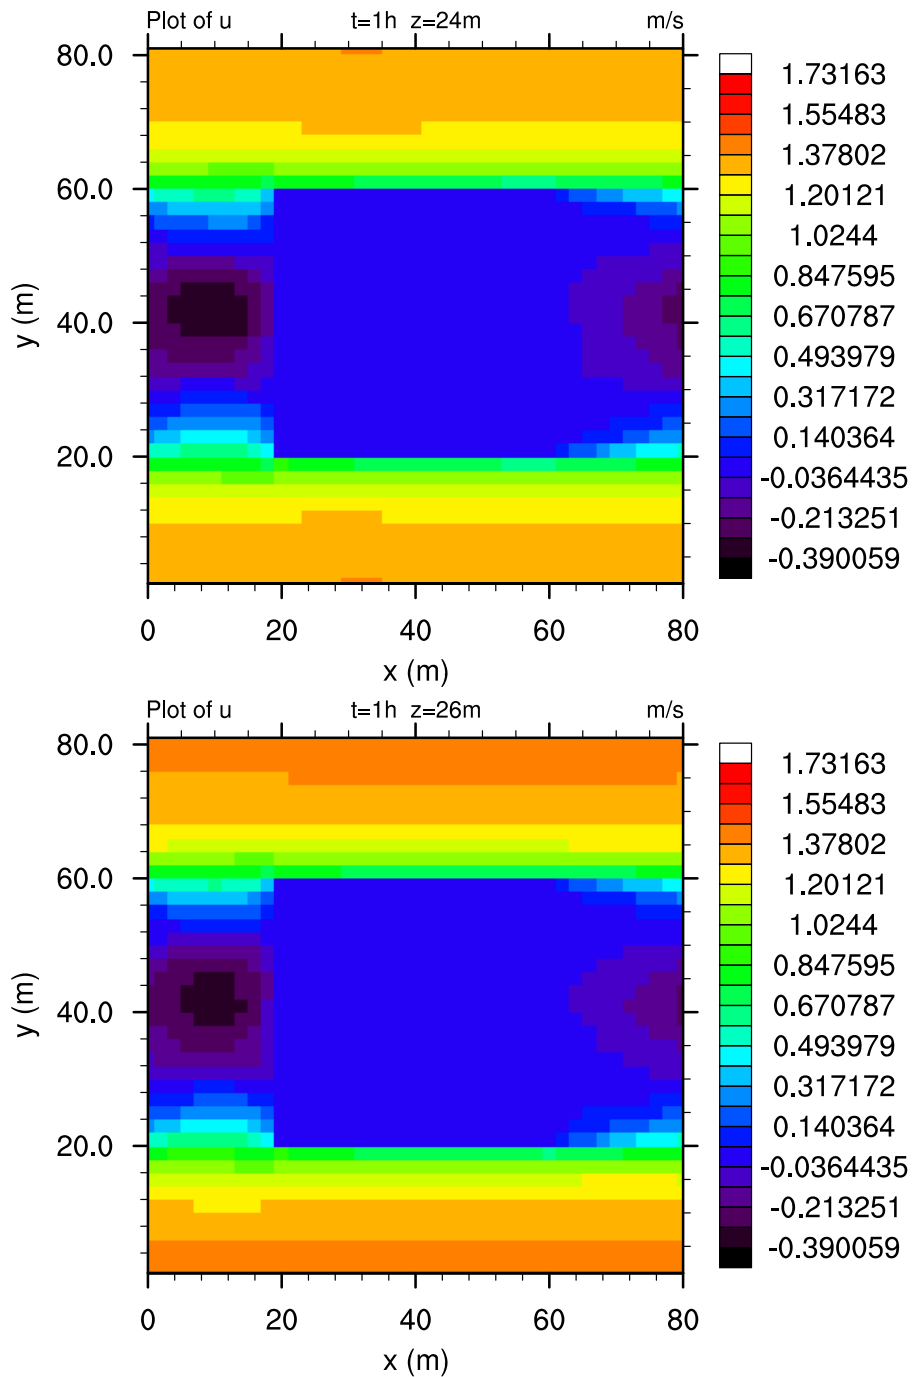

PALM 3.8a Rev: 883 run: example_building.00 host: lcllocal 23-07-12 09:30:39, 3600.0 s average