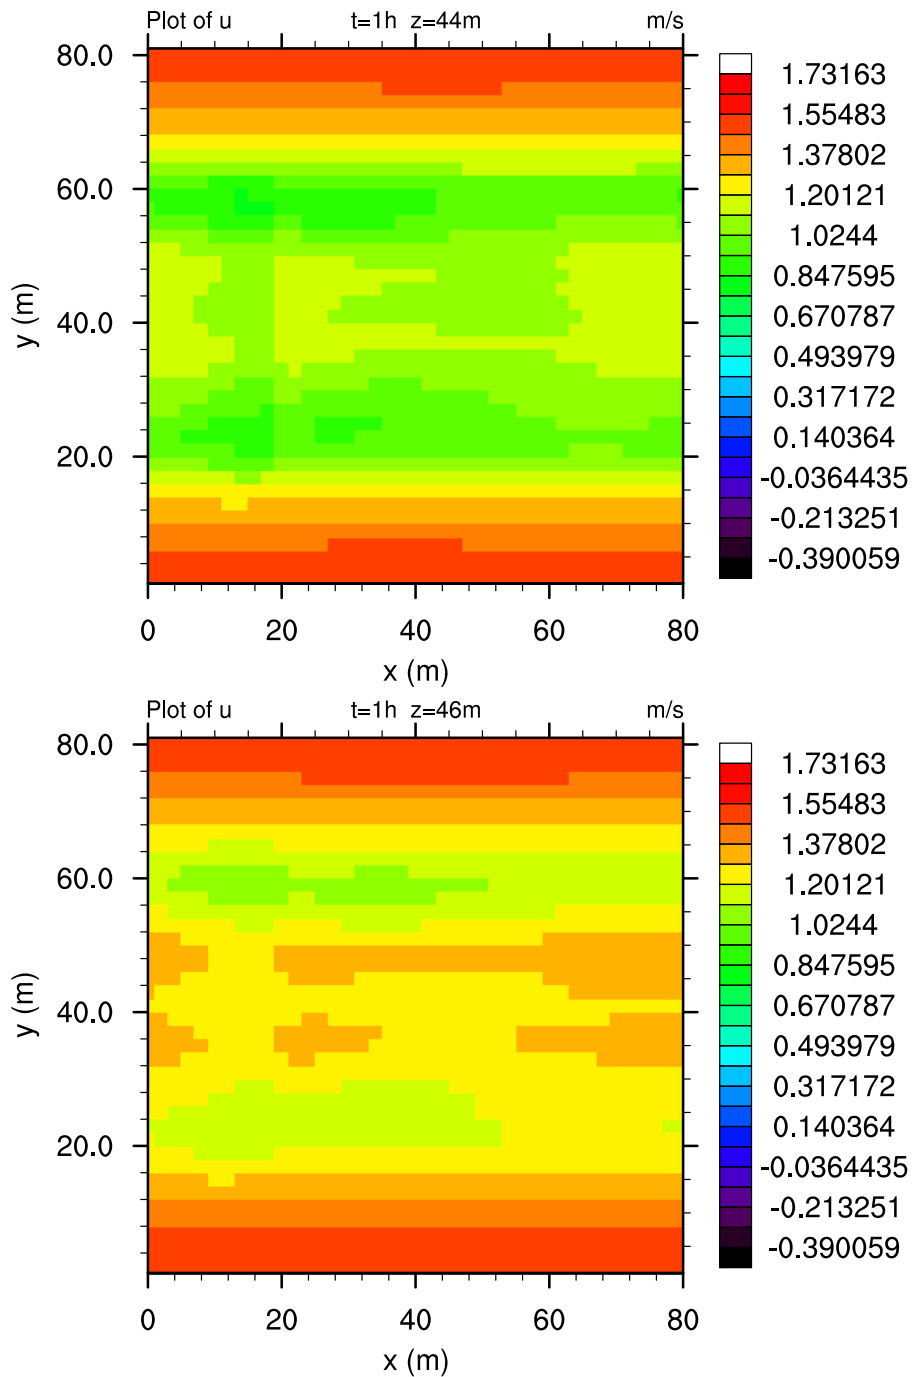

PALM 3.8a Rev: 883 run: example_building.00 host: lcllocal 23-07-12 09:30:39, 3600.0 s average