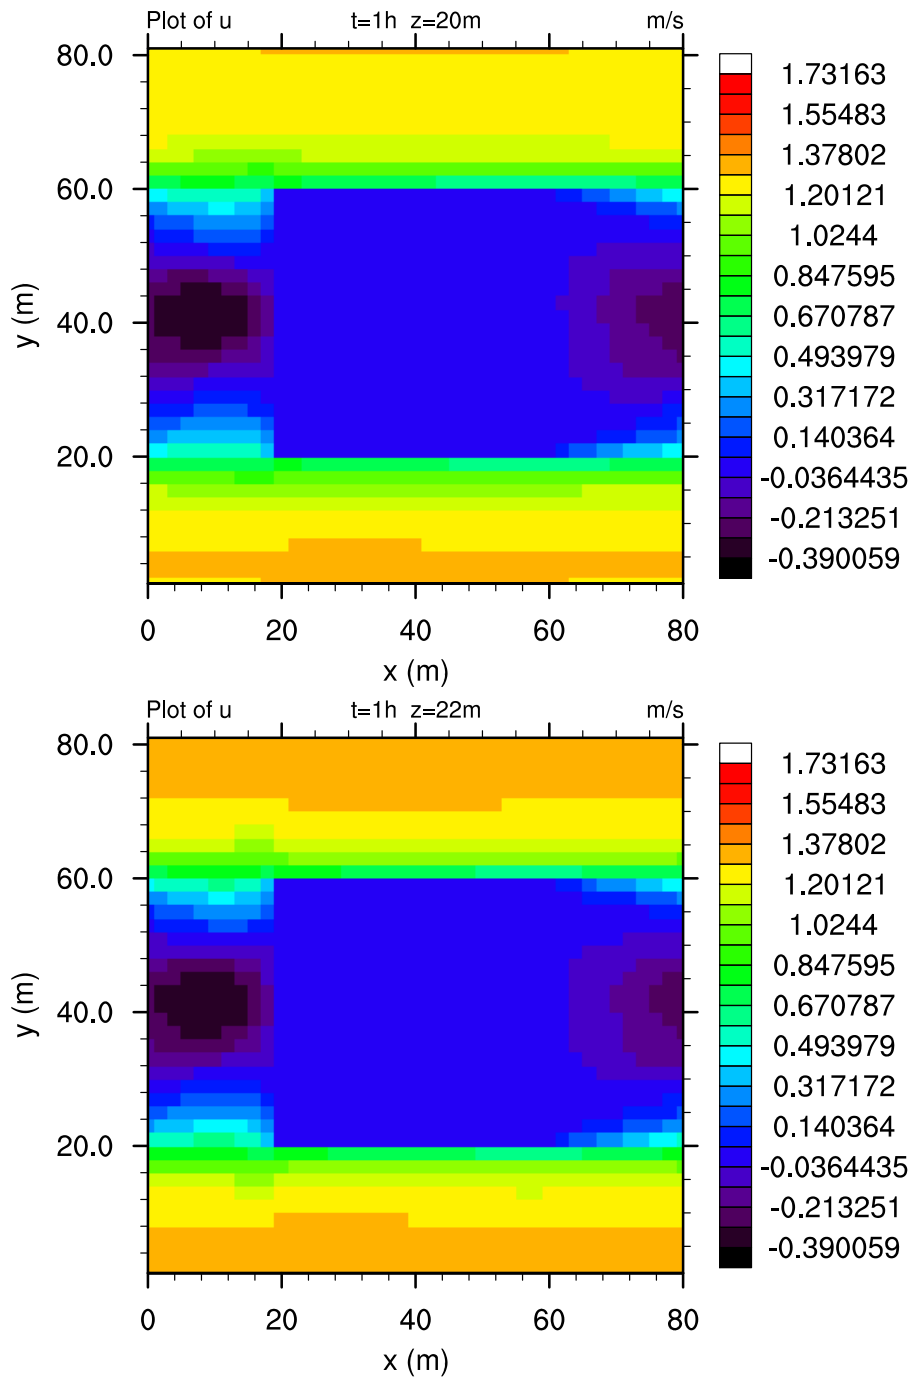

PALM 3.8a Rev: 883 run: example_building.00 host: lcllocal 23-07-12 09:30:39, 3600.0 s average