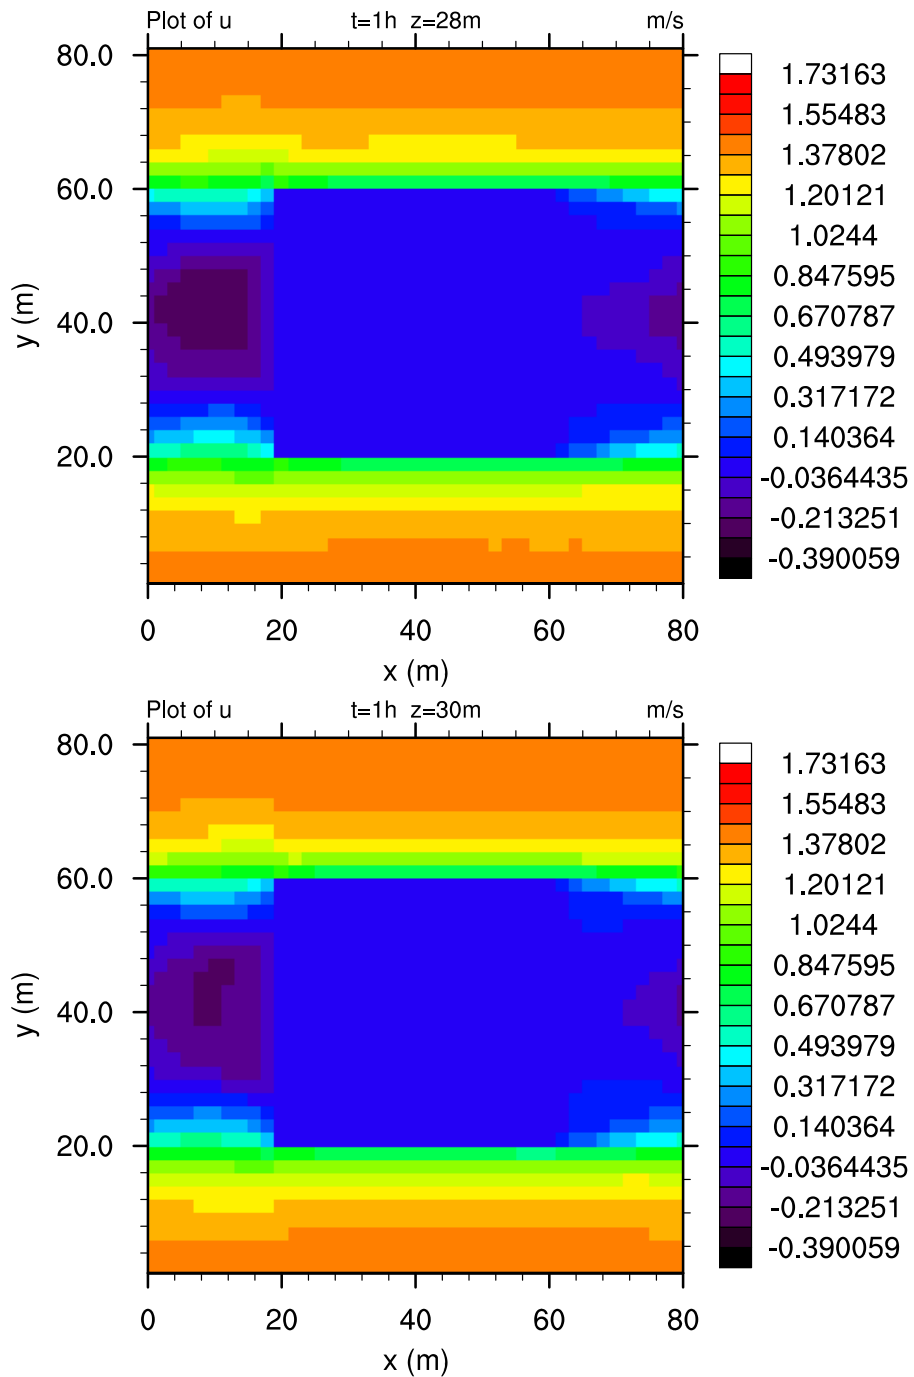

PALM 3.8a Rev: 883 run: example_building.00 host: lcllocal 23-07-12 09:30:39, 3600.0 s average