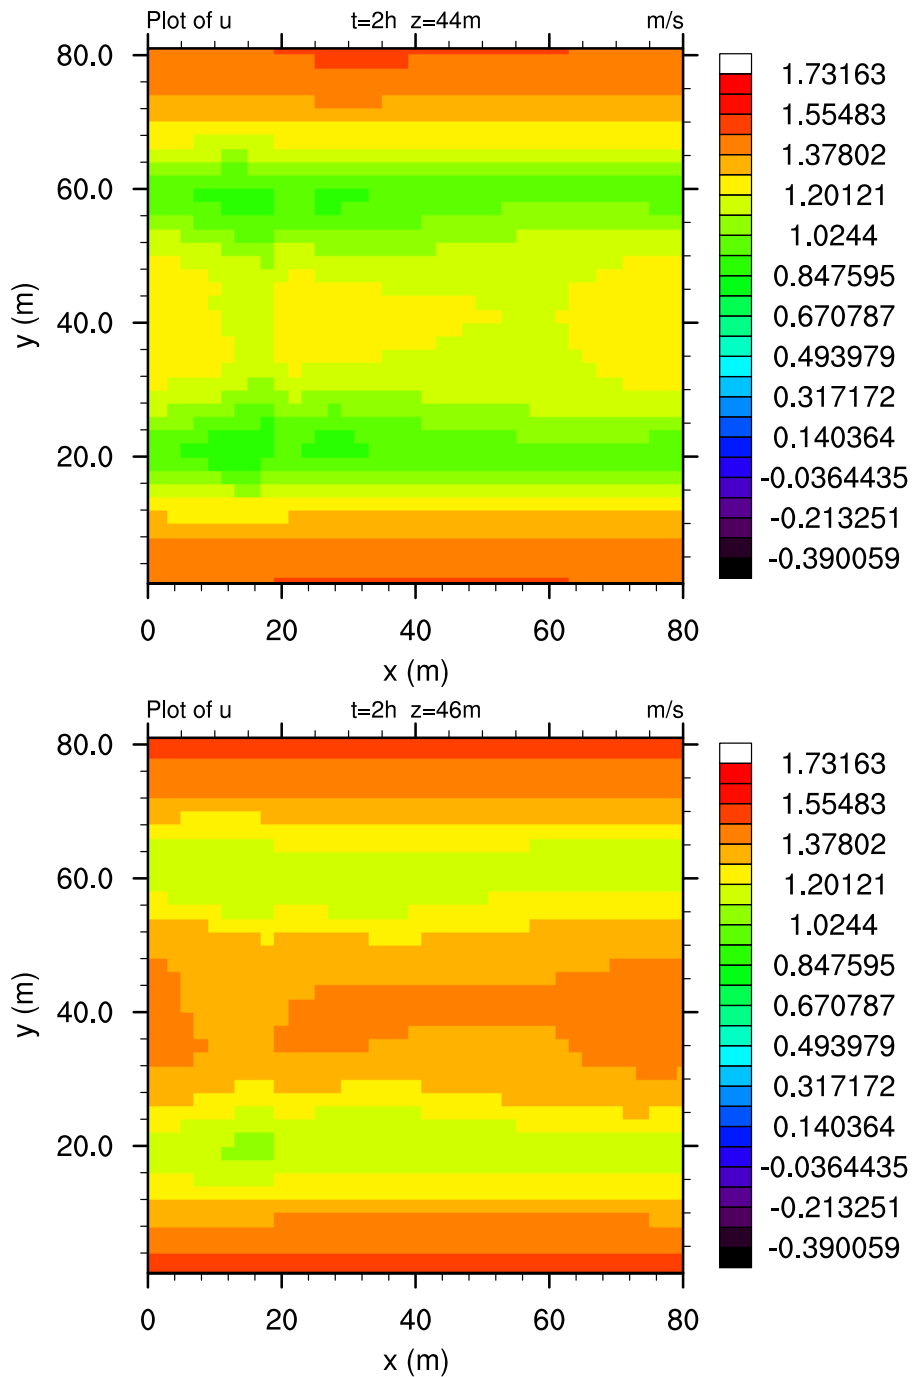

PALM 3.8a Rev: 883 run: example_building.00 host: lcllocal 23-07-12 09:30:39, 3600.0 s average