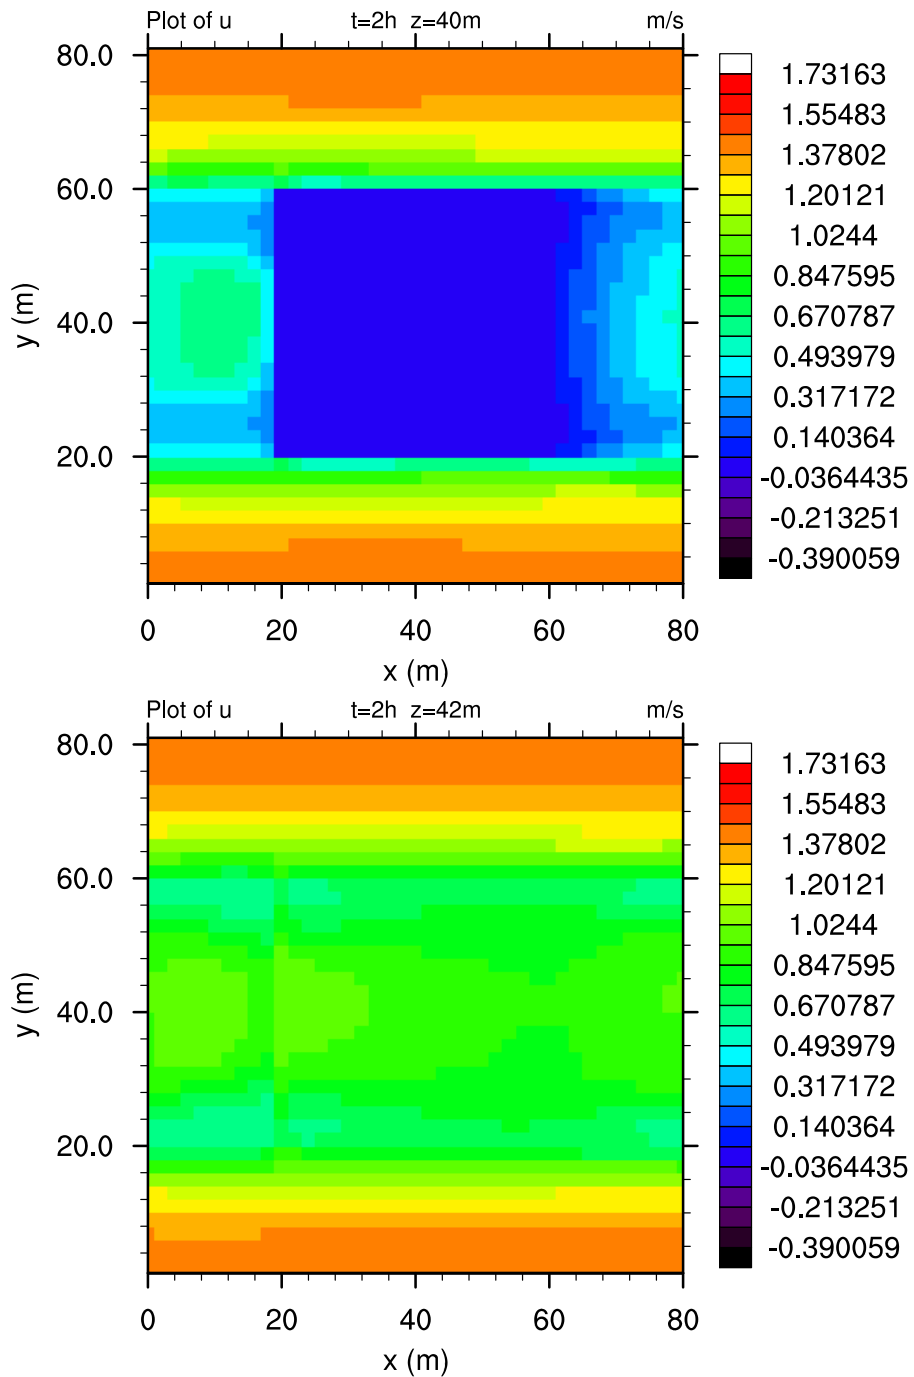

PALM 3.8a Rev: 883 run: example_building.00 host: lcllocal 23-07-12 09:30:39, 3600.0 s average