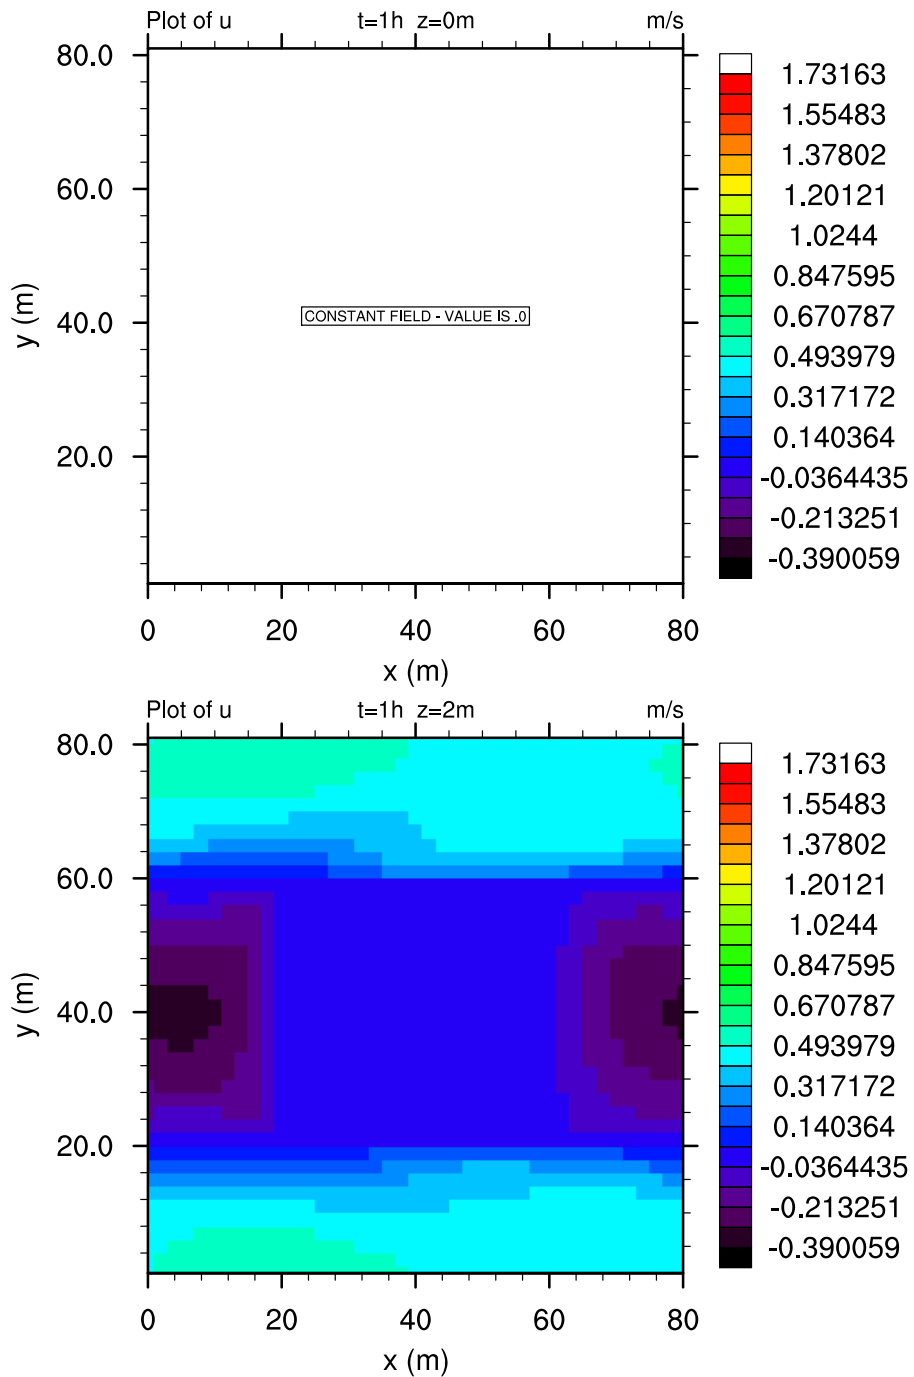

PALM 3.8a Rev: 883 run: example_building.00 host: lcllocal 23-07-12 09:30:39, 3600.0 s average

PALM 3.8a Rev: 883 run: example_building.00 host: lcllocal 23-07-12 09:30:39, 3600.0 s average

PALM 3.8a Rev: 883 run: example_building.00 host: lcllocal 23-07-12 09:30:39, 3600.0 s average