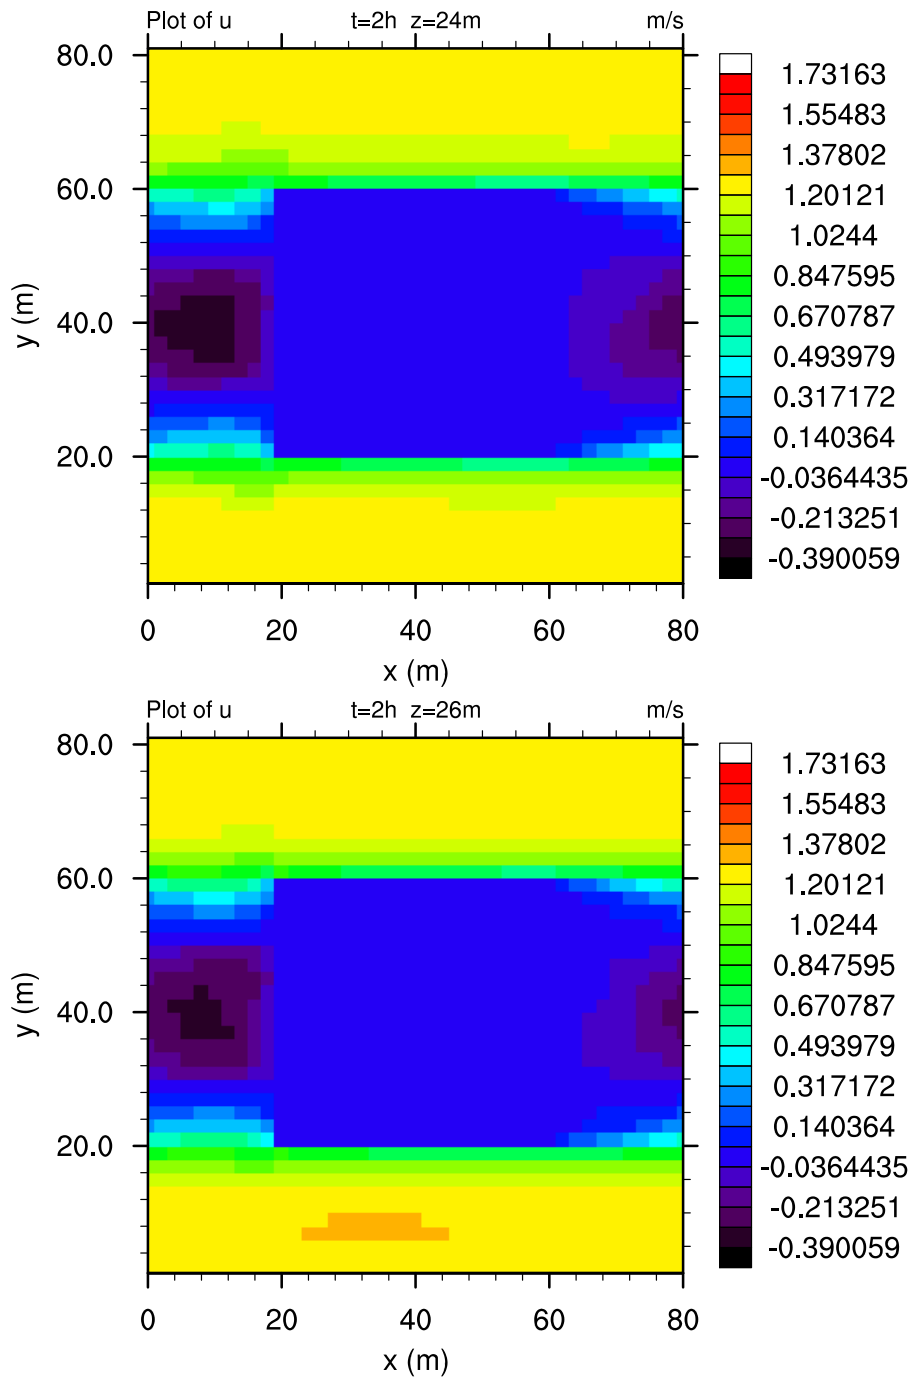

PALM 3.8a Rev: 883 run: example_building.00 host: lcllocal 23-07-12 09:30:39, 3600.0 s average