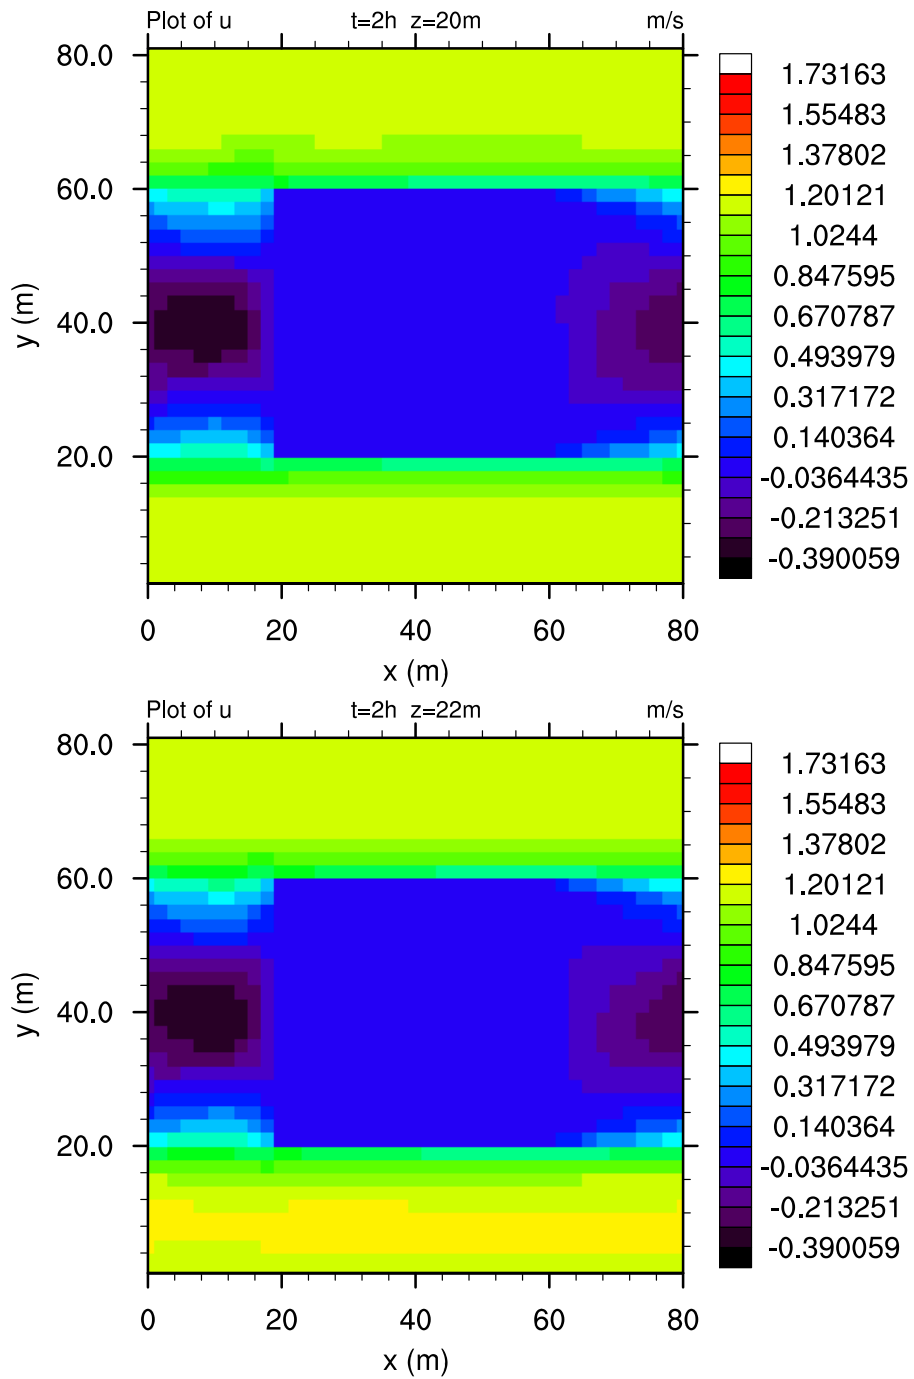

PALM 3.8a Rev: 883 run: example_building.00 host: lcllocal 23-07-12 09:30:39, 3600.0 s average