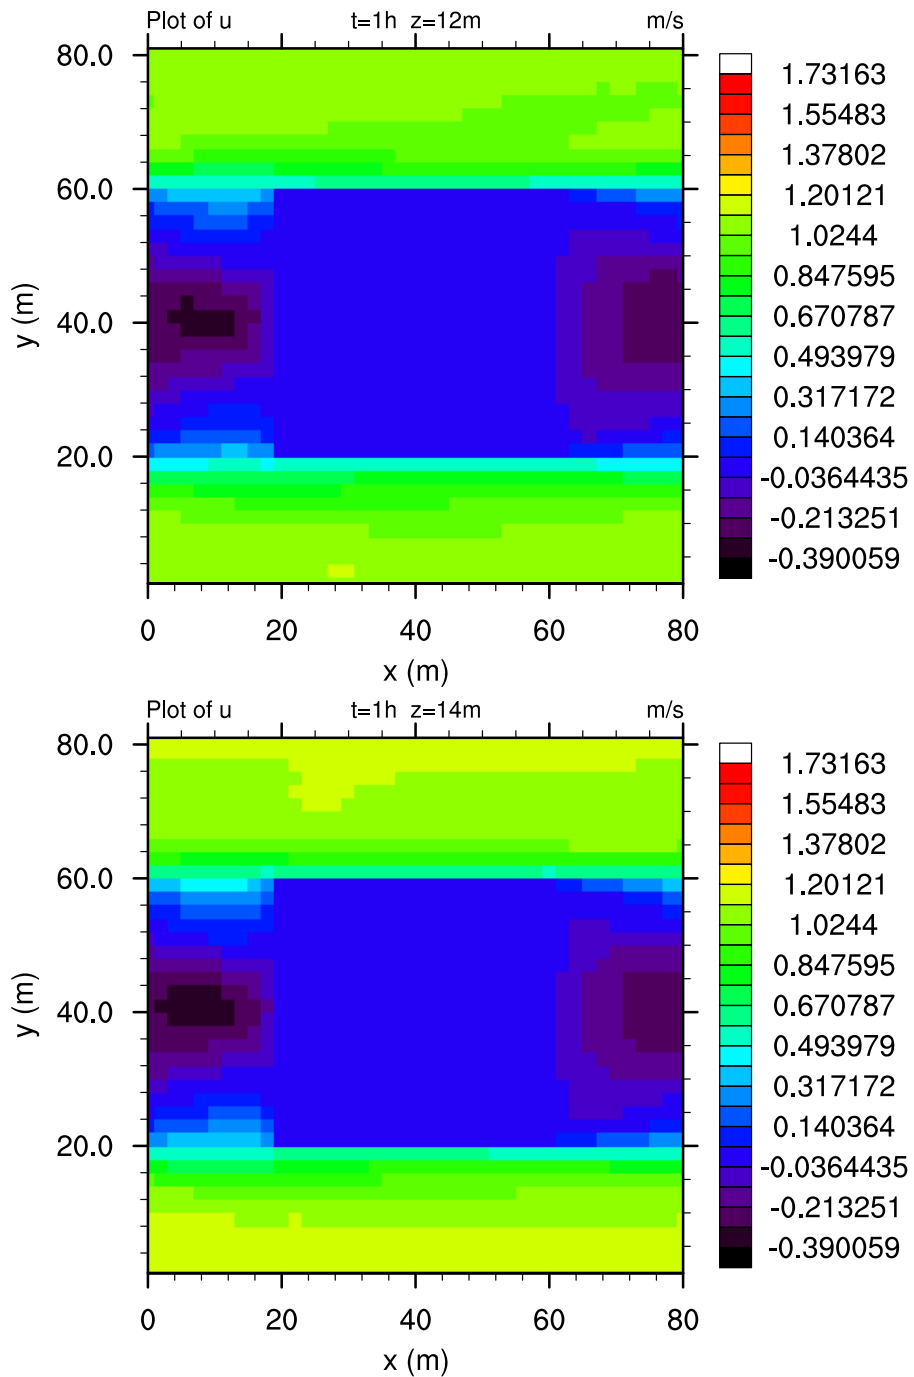

PALM 3.8a Rev: 883 run: example_building.00 host: lcllocal 23-07-12 09:30:39, 3600.0 s average