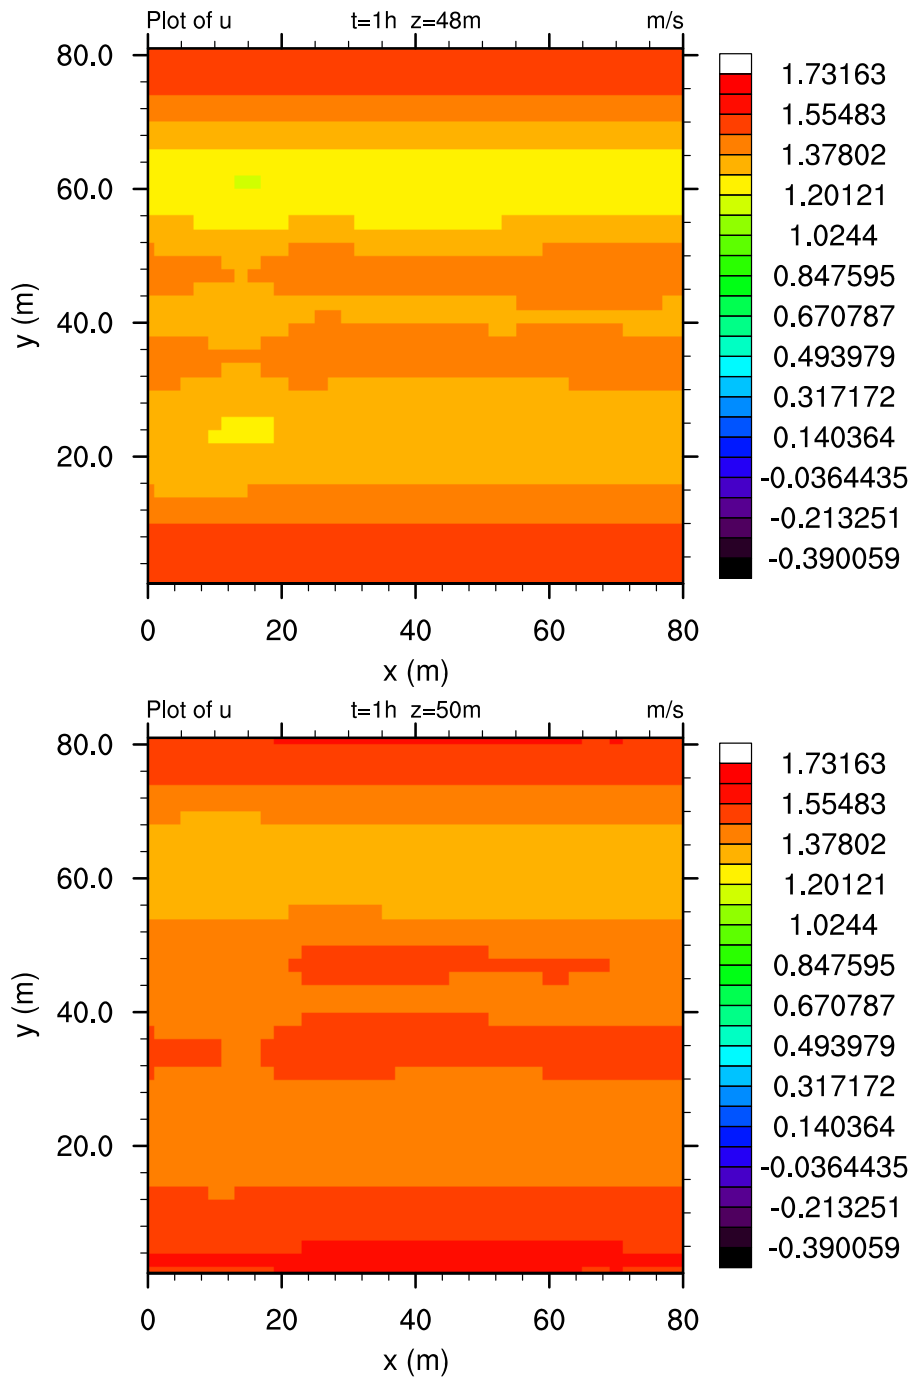

PALM 3.8a Rev: 883 run: example_building.00 host: lcllocal 23-07-12 09:30:39, 3600.0 s average