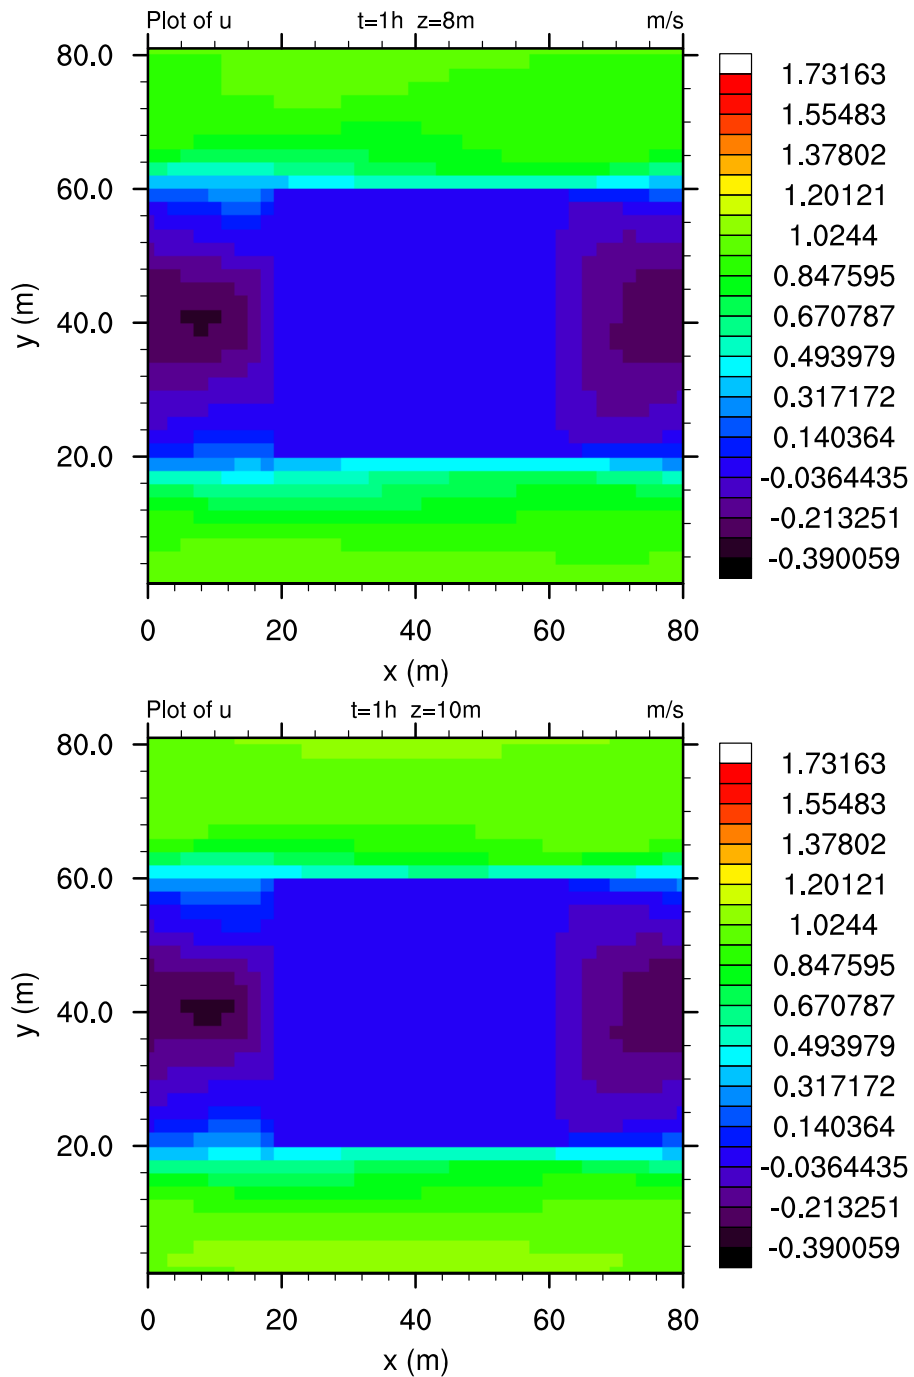

PALM 3.8a Rev: 883 run: example_building.00 host: lcllocal 23-07-12 09:30:39, 3600.0 s average

PALM 3.8a Rev: 883 run: example_building.00 host: lcllocal 23-07-12 09:30:39, 3600.0 s average

PALM 3.8a Rev: 883 run: example_building.00 host: lcllocal 23-07-12 09:30:39, 3600.0 s average