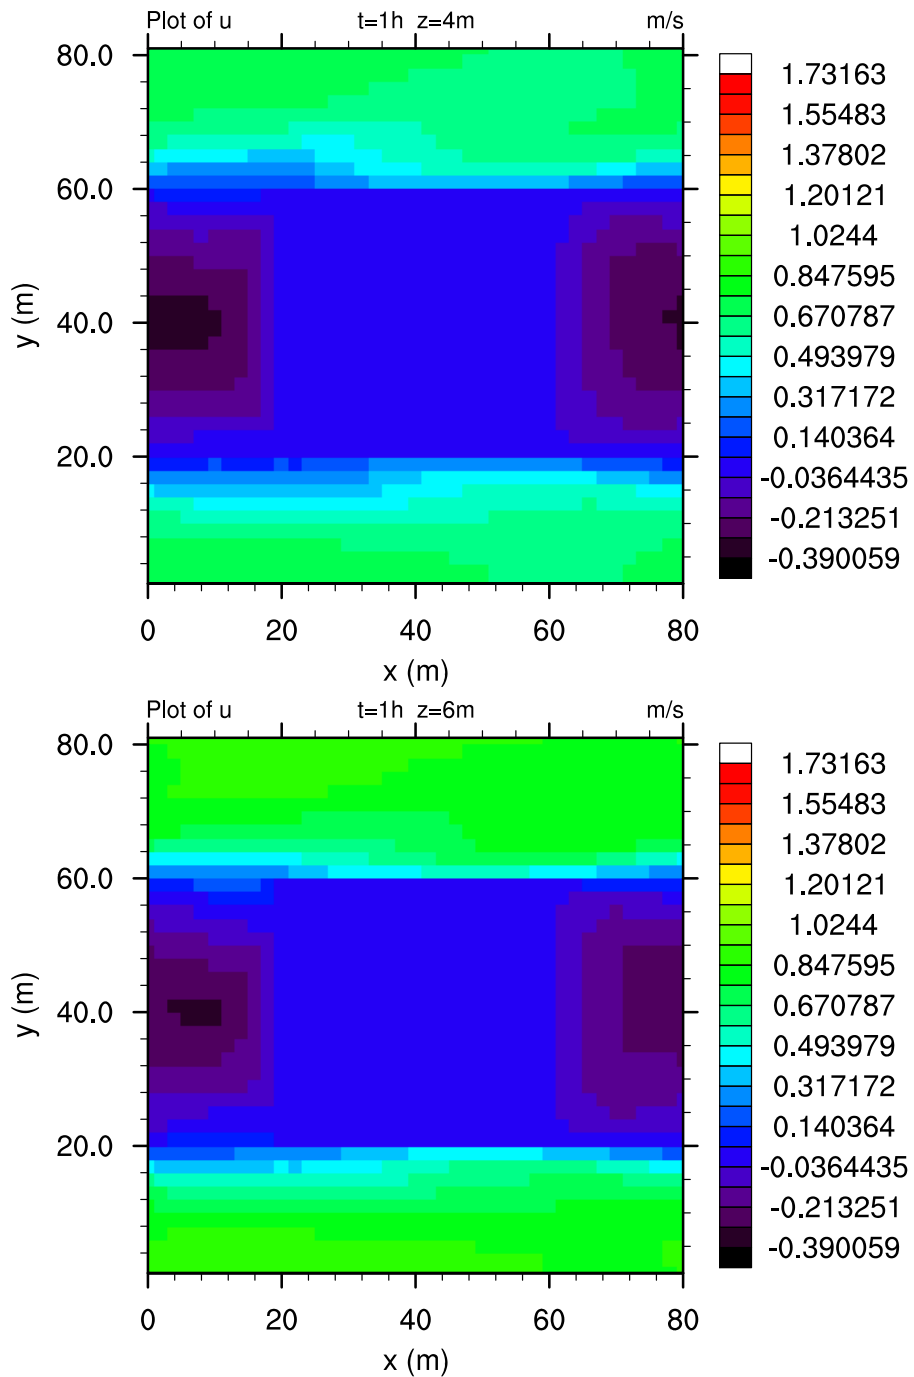

PALM 3.8a Rev: 883 run: example_building.00 host: lcllocal 23-07-12 09:30:39, 3600.0 s average

PALM 3.8a Rev: 883 run: example_building.00 host: lcllocal 23-07-12 09:30:39, 3600.0 s average

PALM 3.8a Rev: 883 run: example_building.00 host: lcllocal 23-07-12 09:30:39, 3600.0 s average